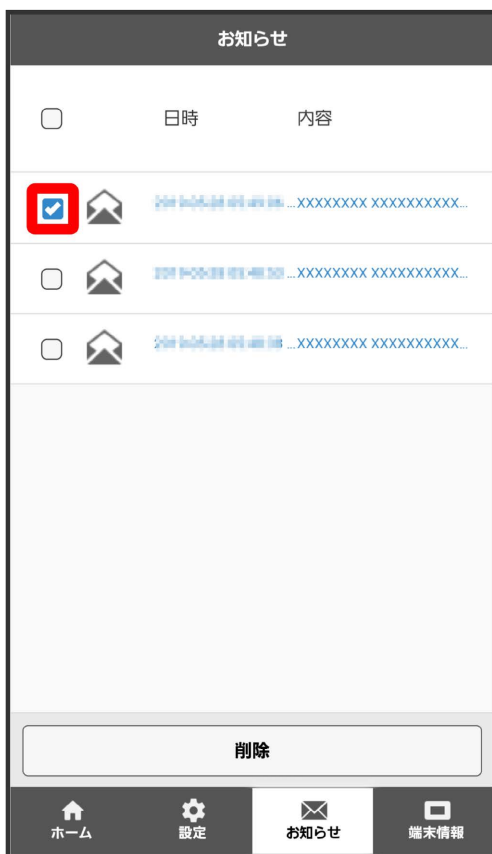

削除するお知らせにチェックを付ける

・画面上部の ☐ にチェックを付けると、全件を選択できます。